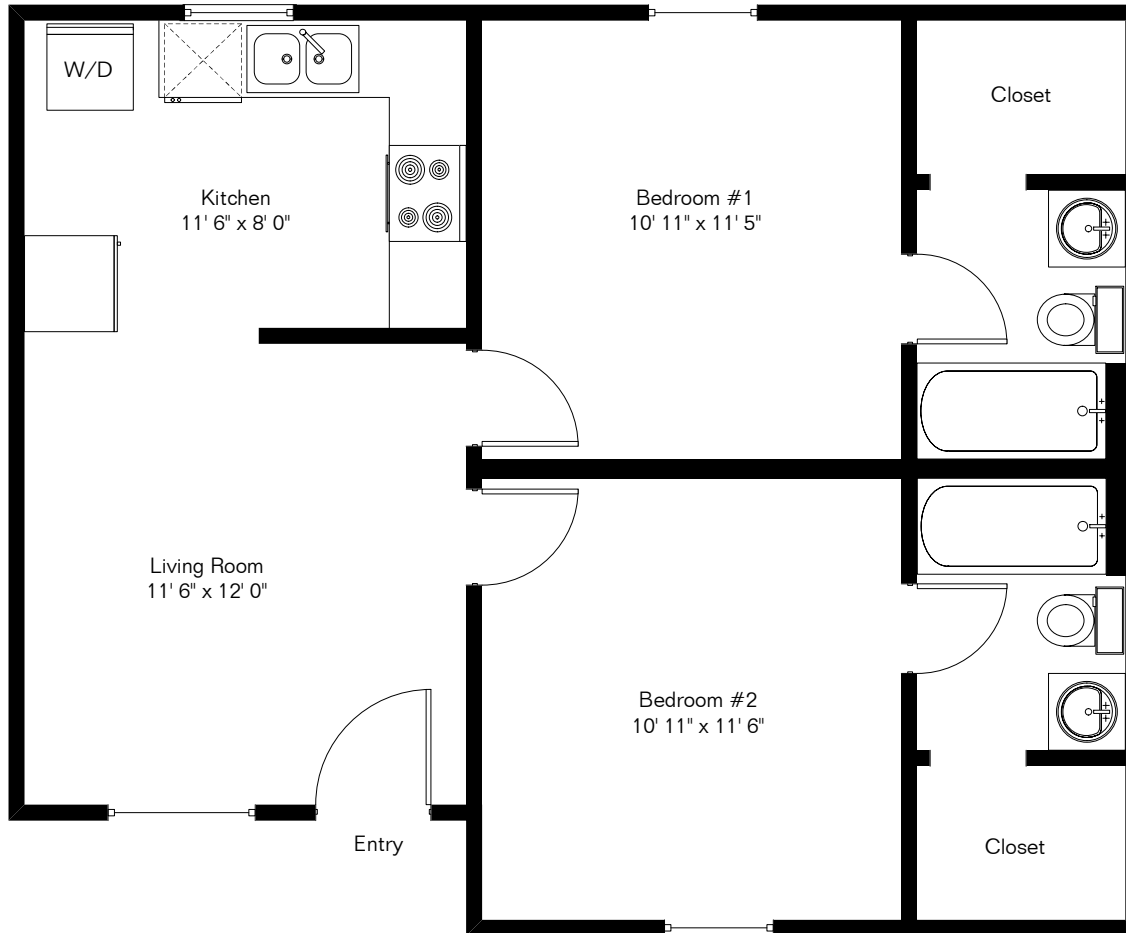

The square footages and room size information are deemed to be reliable but are not guaranteed and should be independently verified. This drawing is for marketing purposes only.

630 E Elm St

Site Visit December 2022

Living Area 675 Sq Ft

Copyright 2022 Floor Plans First! LLC
All Rights Reserved.

Floor Plans First!
See the Floor Plan First™

FloorPlansFirst.com™
(520) 881-1500